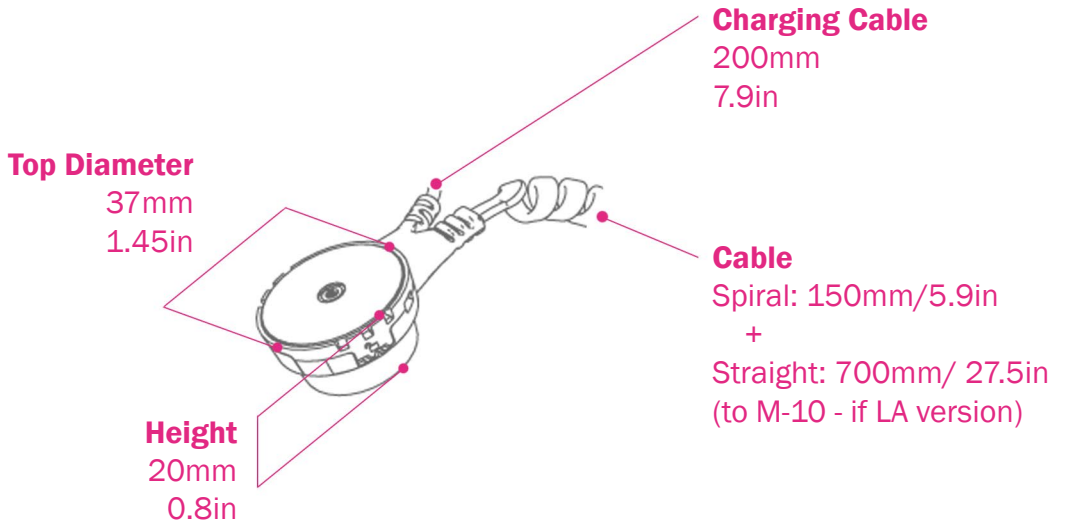

KEY FEATURES:

- * Charging Capability: 5V, 2A
- * Interactive Media-Ready Option
- Works with **Display** Software
- * 4Way Merchandise Placement
- * Simple Table Top Installation
- * Adhesive or Screw Mount
- * Works with tablets up to 11'
- * Versions:
 - LA:** Line-Alarm, Directly Connected to M-10
 - LAQ:**Line-Alarm, Quick-Release Sensor Connection

Screw Distance for fixing
29mm
1.14in