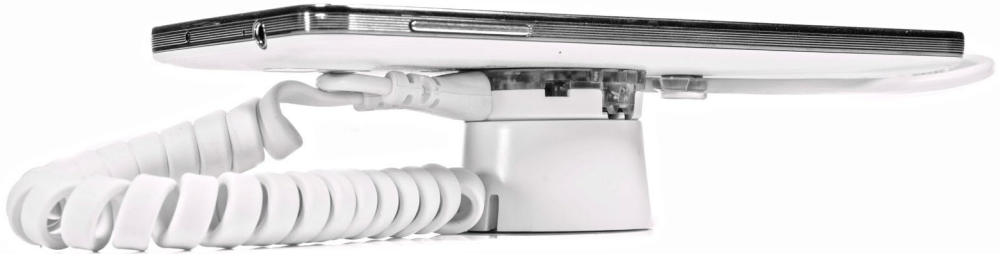

TSS

FOR PHONES AND TABLETS

The smallest member of the Easy Family, the TSS is for displays that are challenged for space or those that prefer flat display positioning on walls and tables.

It is simple, easy-to-install, durable, user friendly, and yet visually appealing.

KEY FEATURES:

- * Charging Capability: 5V, 2A
- * Interactive Media-Ready Option
- Works with **Display** Software
- * 4Way Merchandise Placement
- * Simple Table Top Installation
- * Adhesive or Screw Mount
- * Works with tablets up to 11'
- * Versions:
 - LA:** Line-Alarm, Directly Connected to M-10
 - LAQ:**Line-Alarm, Quick-Release Sensor Connection

INTELLIGENT SENSOR:

- * Built-in Charging Lead with Alarm Feature
(Micro USB or Apple Lightning)
- No Need for Secondary Sensors**
- * Unique Key Locking
- * Integrated Lock-Down Feature
- * Compatible with the New Generation Claw
- * White Base-illumination