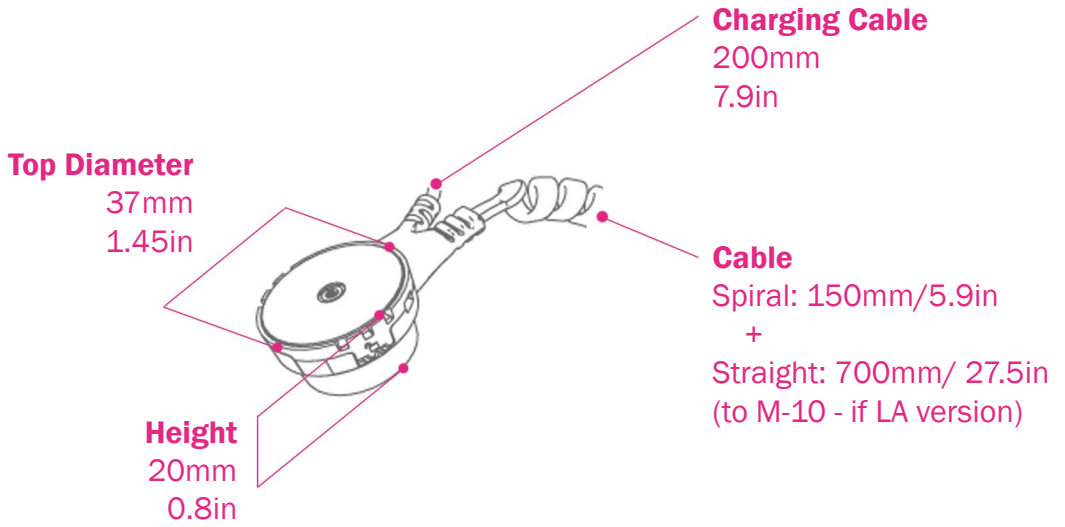

KEY FEATURES:

- + Charging Capability: 5V, 2A
- + Interactive Media-Ready Option
- Works with **Display** Software
- + 4Way Merchandise Placement
- + Simple Table Top Installation

- + Adhesive or Screw Mount
- + Works with tablets up to 11'
- + Versions:

LA: Line-Alarm, Directly Connected to M-10

LAQ:Line-Alarm, Quick-Release Sensor Connection

INTELLIGENT SENSOR:

- + Built-in Charging Lead with Alarm Feature
(Micro USB or Apple Lightning)
- No Need for Secondary Sensors**
- + Unique Key Locking
- + Integrated Lock-Down Feature
- + Compatible with the New Generation Claw
- + White Base-illumination

Screw Distance for fixing
29mm
1.14in