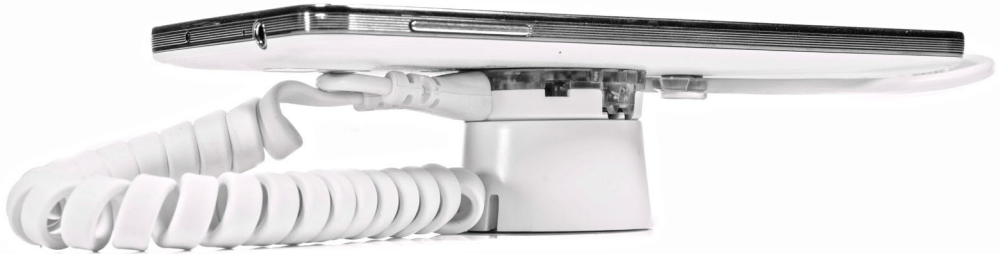

TSS

FOR PHONES AND TABLETS

The smallest member of the Easy Family, the TSS is for displays that are challenged for space or those that prefer flat display positioning on walls and tables.

It is simple, easy-to-install, durable, user friendly, and yet visually appealing.

KEY FEATURES:

- + Charging Capability: 5V, 2A
- + Interactive Media-Ready Option
- Works with **Display** Software
- + 4Way Merchandise Placement
- + Simple Table Top Installation

- + Adhesive or Screw Mount
- + Works with tablets up to 11'
- + Versions:

LA: Line-Alarm, Directly Connected to M-10

LAQ:Line-Alarm, Quick-Release Sensor Connection

INTELLIGENT SENSOR:

- + Built-in Charging Lead with Alarm Feature
(Micro USB or Apple Lightning)
- No Need for Secondary Sensors**
- + Unique Key Locking
- + Integrated Lock-Down Feature
- + Compatible with the New Generation Claw
- + White Base-illumination